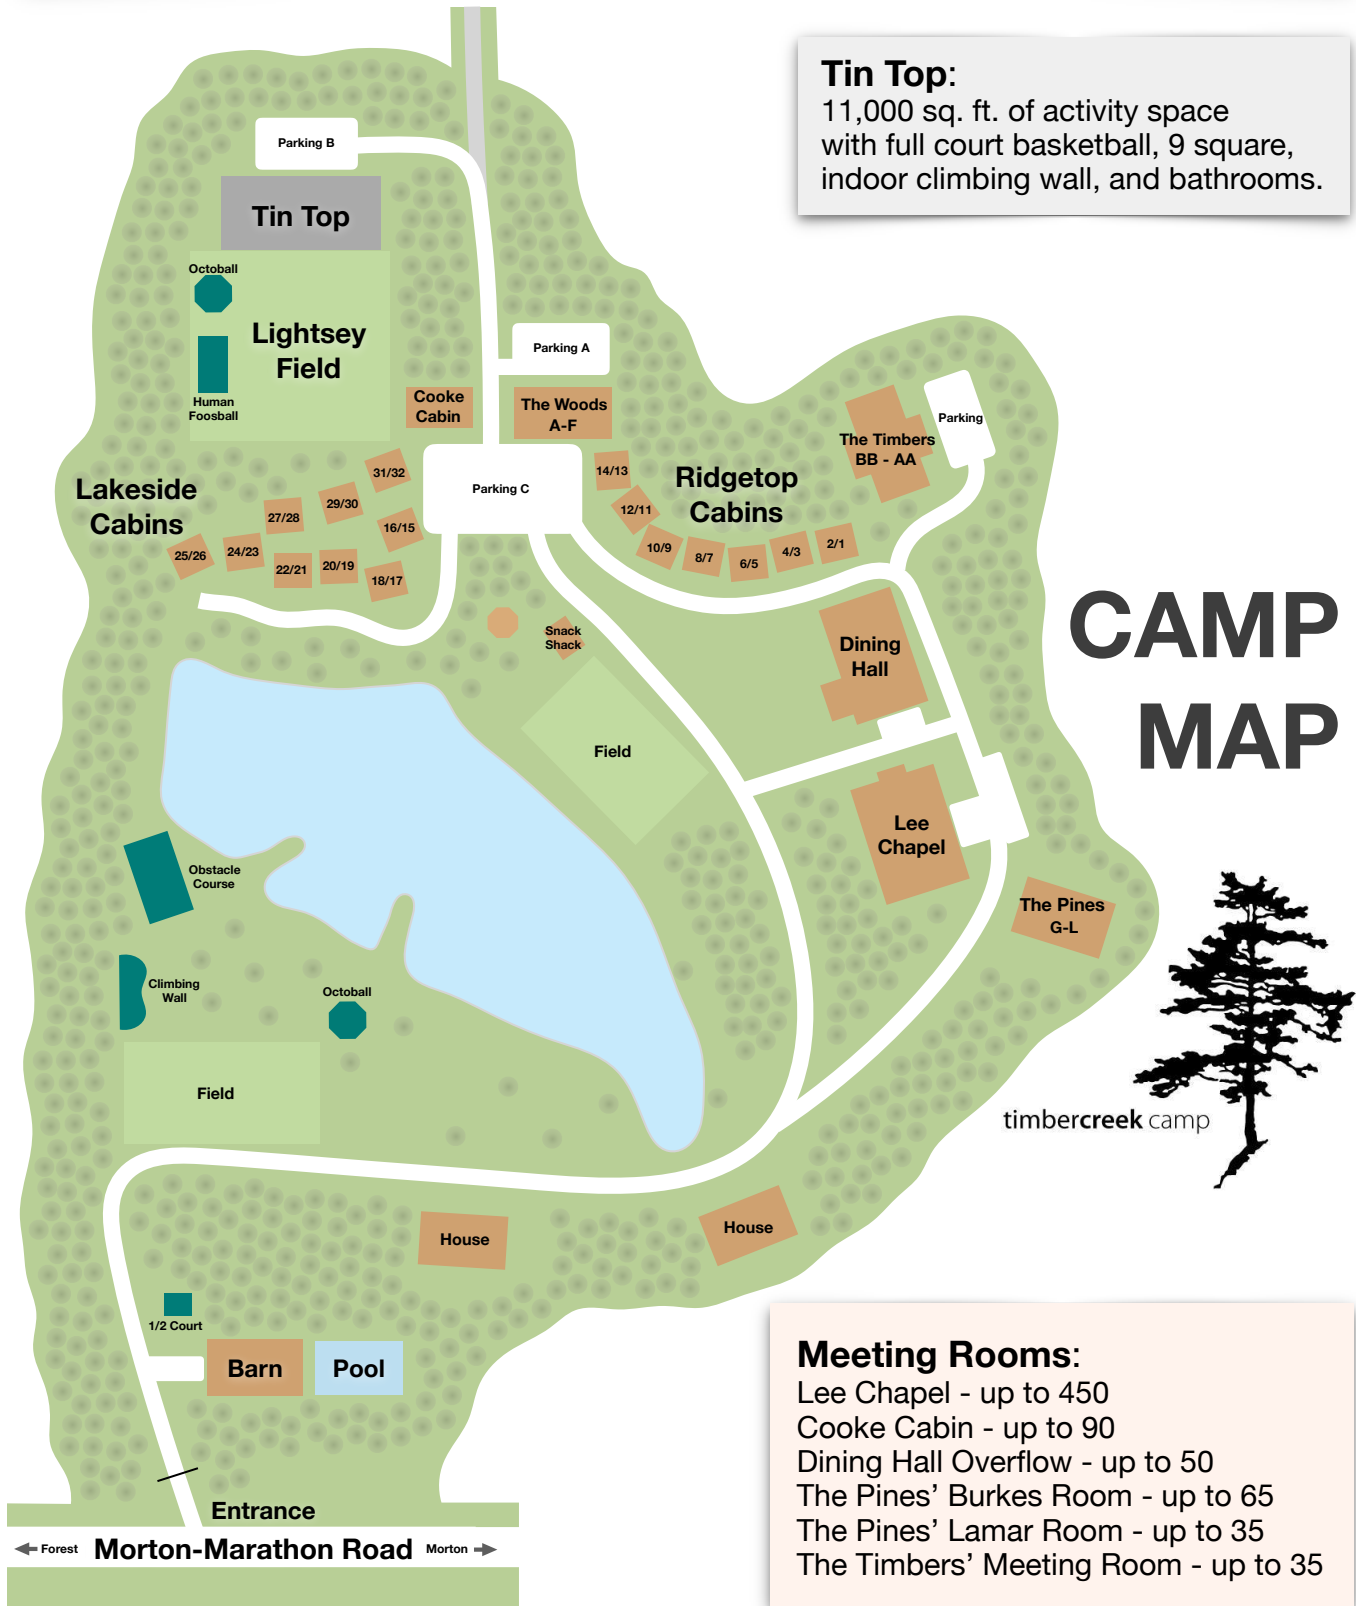

## Sleeping Spaces:

32 cabins (Lakeside & Ridgetop Cabins)  
 A traditional bunkhouse (The Timbers)  
 A building with 6 rooms (The Woods)  
 A building with 6 private rooms with private bathrooms (The Pines)

Cabins 1-32 each sleep 10 (bunk beds)  
 The Timbers side AA - sleeps 24 (bunk beds)  
 The Timbers side BB - sleeps 24 (bunk beds)  
 The Woods A-F - each room sleeps 6 (bunk beds)  
 The Pines G-L - each room sleeps 6 (bunk beds)

## Tin Top:

11,000 sq. ft. of activity space with full court basketball, 9 square, indoor climbing wall, and bathrooms.

# CAMP MAP

timbercreek camp